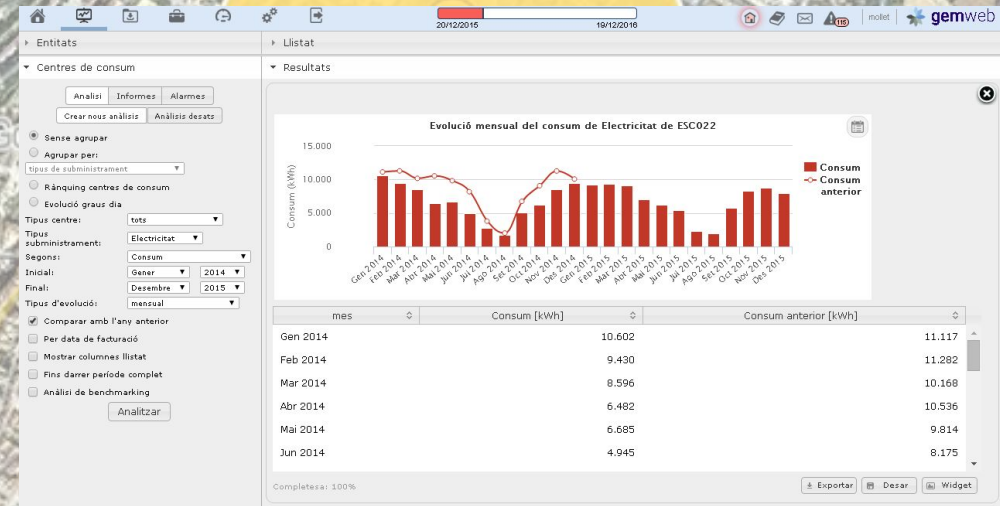

MOLLET DEL VALLES
2015
EUROPEAN GREEN LEAF

PREMIO CIUDAD SOSTENIBLE

fundación **forumambiental**

Estalvi

Escola Can Besora
Yearly Energy Consumption per unit area [kWh/m²-y]
Evolution during Euronet 50-50 project
Comparison with Nearly Zero Energy Building and other standards