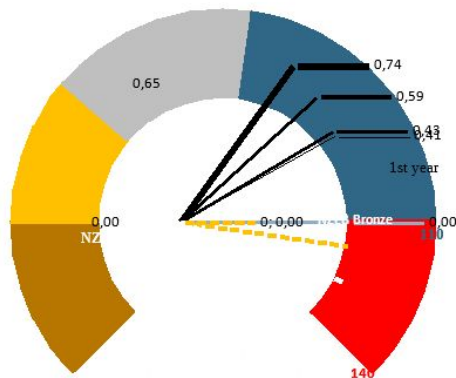

MOLLET DEL VALLES
2015
EUROPEAN GREEN LEAF

PREMIO CIUDAD SOSTENIBLE

fundación **forumambiental**

Estalvi

Escola Can Besora
Yearly Energy Consumption per unit area [kWh/m²-y]
Evolution during Euronet 50-50 project
Comparison with Nearly Zero Energy Building and other standards